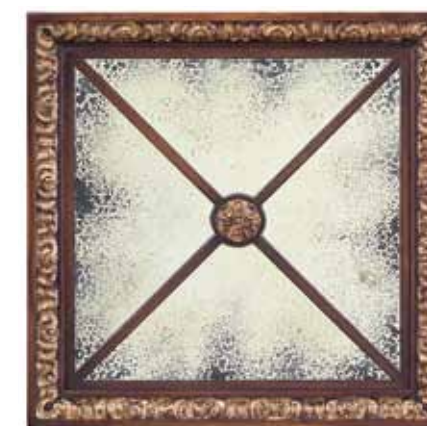

The silver gilt frame is hand painted with a tree and foliage design, which also runs into the églomisé mirror.

The carved frame surrounds the four foxed mirrors, separated by a cross frame meeting the center with a rosette and finished in arezzo.

The heavily carved and gilded frame surrounds four foxed mirrors, separated by a cross frame with carved rosette.

The pierced, scrolled and acanthus leaf carved frame is finished in old gold, and is surrounding a modern mirror set onto a Parisian silver boarded back, which also has an old gold frame.