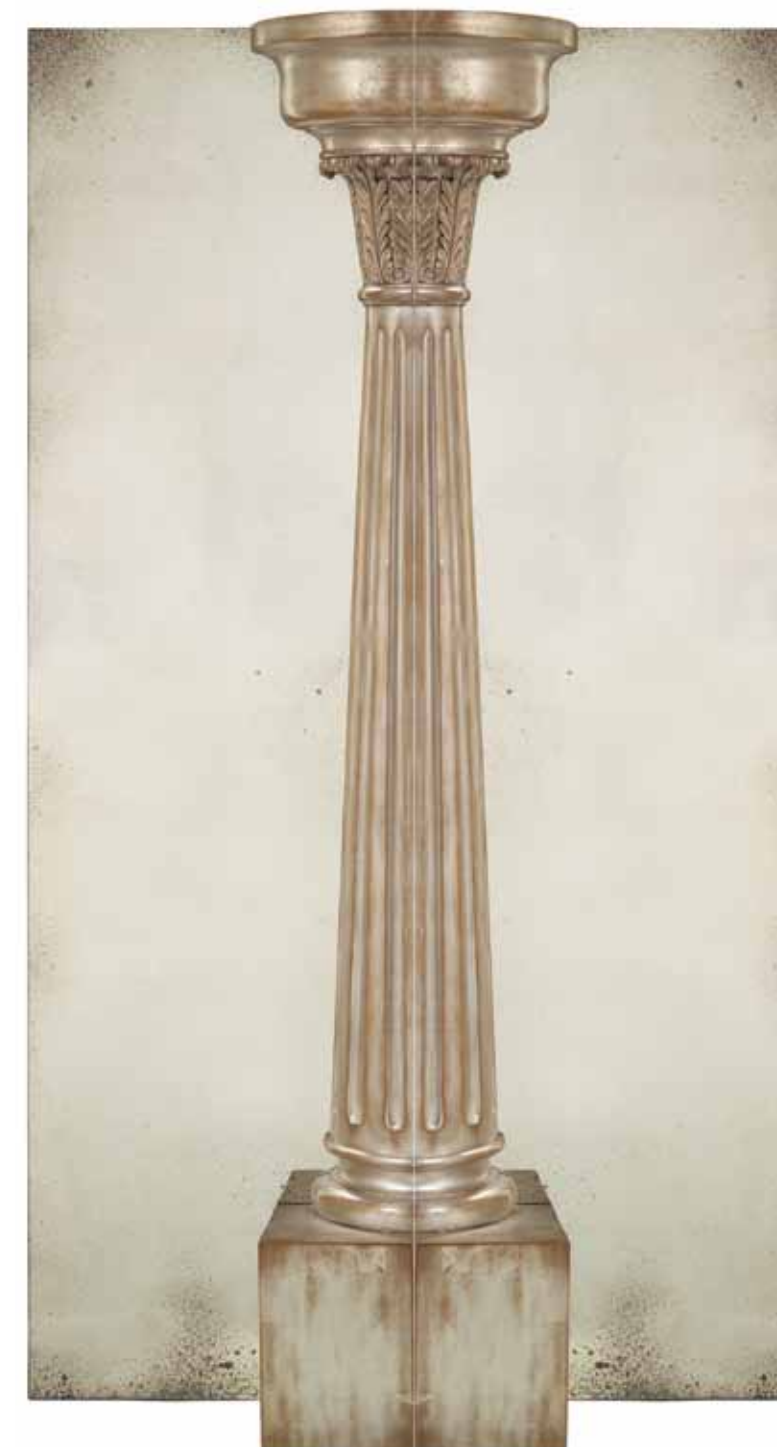

Each side of this imposing foxted mirror set has a quarter section of a Corinthian column finished in Parisian silver.

JRM-0654
40"W X 72"H X 1"D
Large Scroll Mirror in Venetian Silver
 This modern bevelled mirror is set around and within a venetian finished scroll design.