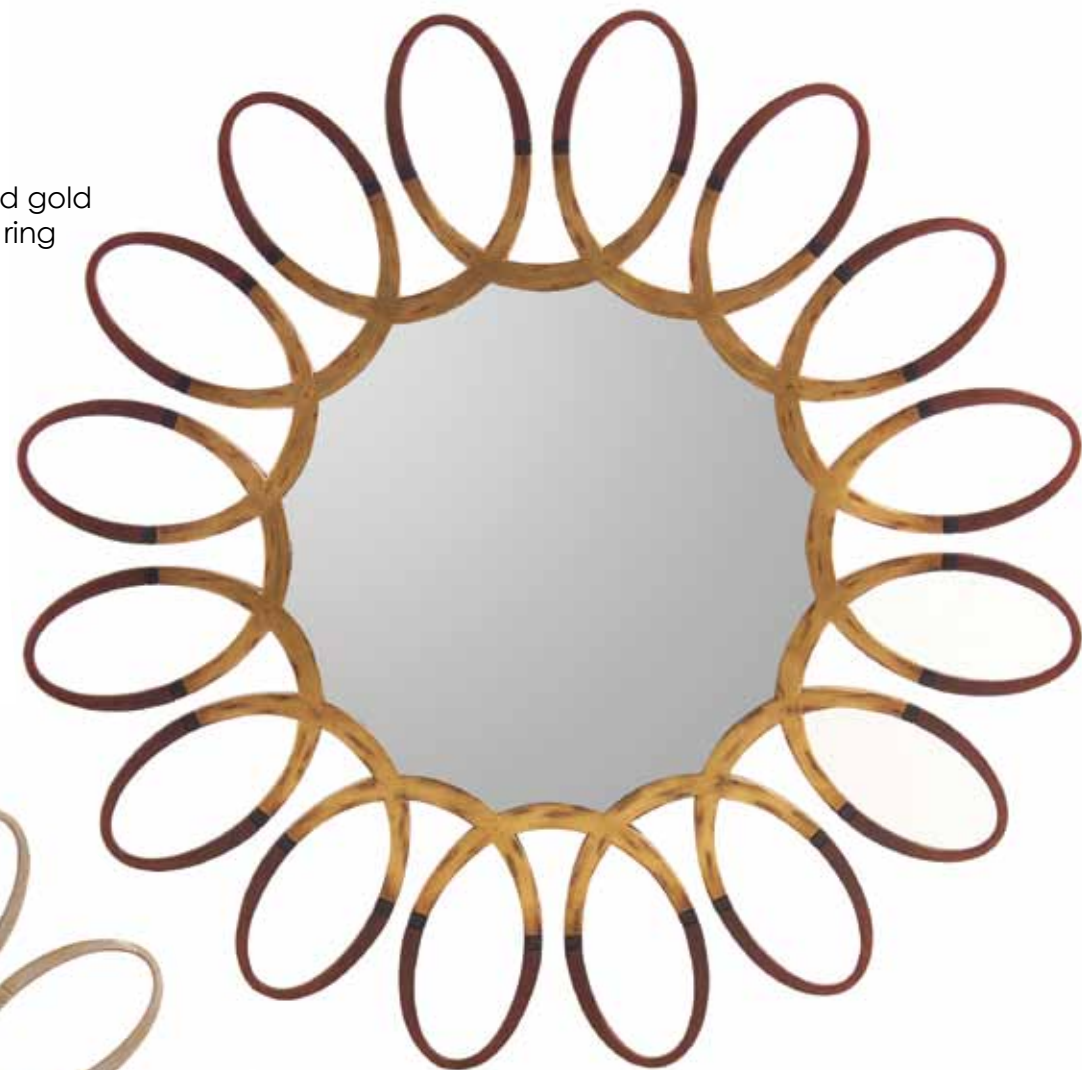

JRM-0637
60"W X 60"H
Pretzel Mirror

Interlocking ovals finished in burnished gold and Jupiter walnut form a scalloped ring around the modern mirror.