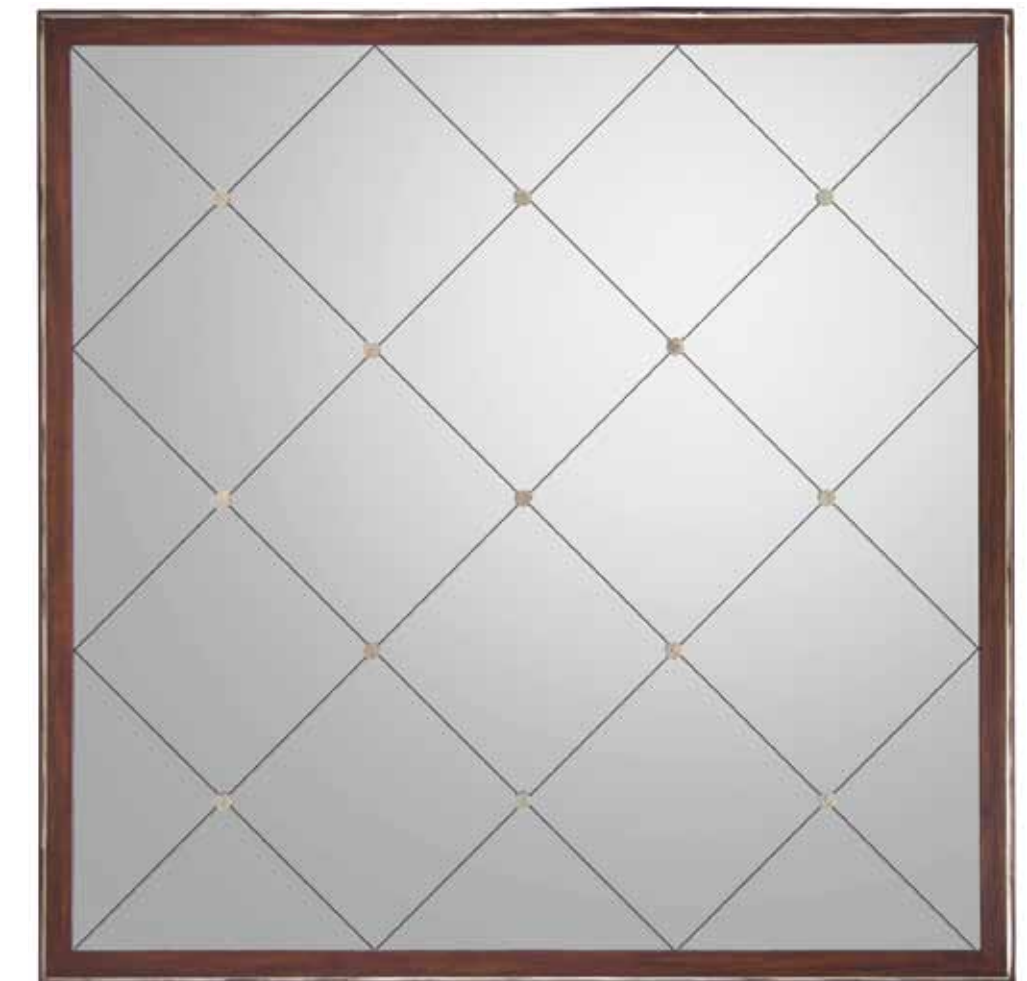

Steel chromed chains clamp the modern beveled edged mirror which is mounted on a simple backboard. The mirror is hung from wall hooks which conceal the fixing to the wall and allows for fine adjustments.

Steel chromed chains clamp the modern beveled edged mirror which is mounted on a simple backboard. The mirror is hung from wall hooks which conceal the fixing to the wall and allows for fine adjustments.

Como Mirror Framed by Jupiter Gilt

There are twenty-four mirrored tiles set within, and there are thirteen silvered buttons at each intersection of the mirrors.

Como Rectangle Mirror

The glazed white frame encases the diamond shape modern mirrors which have eleven aged silver patrea at their junctions.