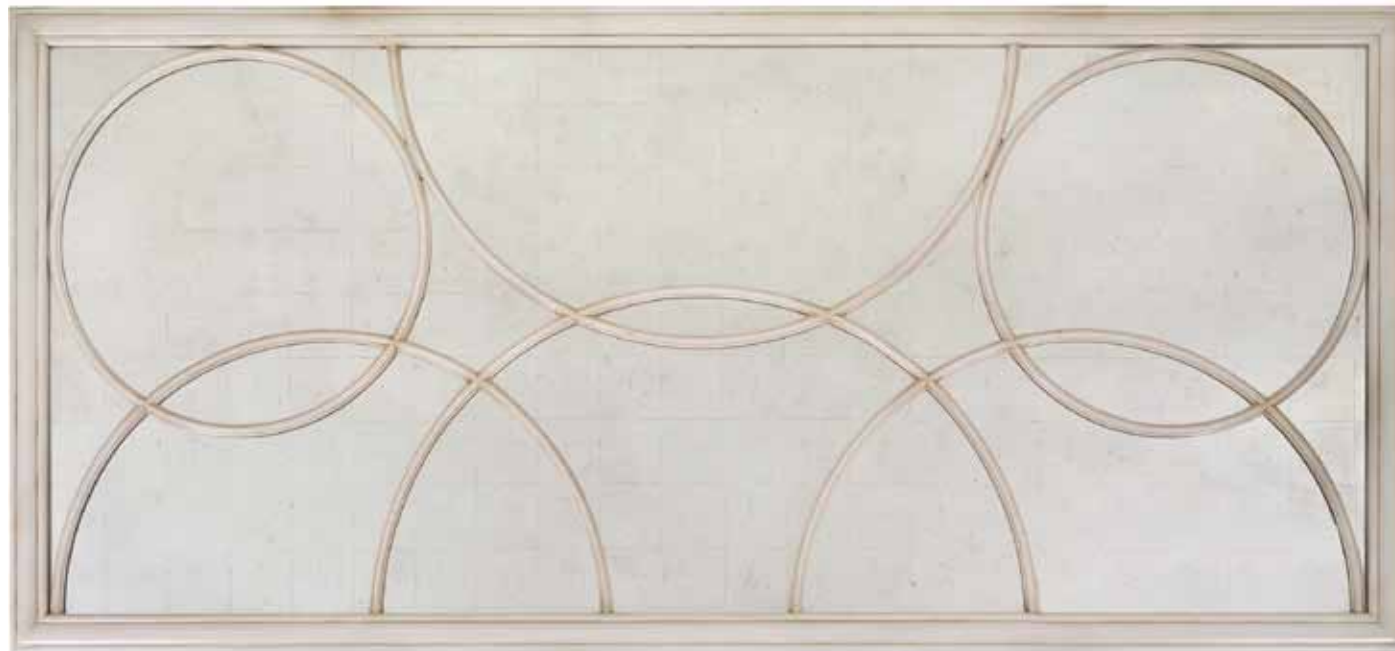

ONE OF OUR DESIGNERS WAS VISITING A LOCAL ANTIQUES DEALER, WHEN SHE SPIED AN OLD METAL FOLDING SCREEN. SHE IMMEDIATELY ENVISIONED THE IRON SHAPES AS MIRRORED PANES, AND SKETCHED A LARGER VERSION. ALTERNATING EGLOMISE AND CLEAR MIRRORED GLASS ADD A CELESTIAL SPARKLE, FAR REMOVED FROM THAT WONDERFULLY DUSTY OLD SHOP.

DETAIL OF
MICHELLE MIRROR
JRM-0527

JRM-0632
39"W X 87"H
Cirella Mirror

The glazed églomisé mirror has an overlaid pattern of interlacing circles finished in glazed white.

Though beautiful alone, a collection of Cirella mirrors creates a stunning impact in a space. The circular patterns repeat throughout, creating continuous rings over sparkling églomisé.