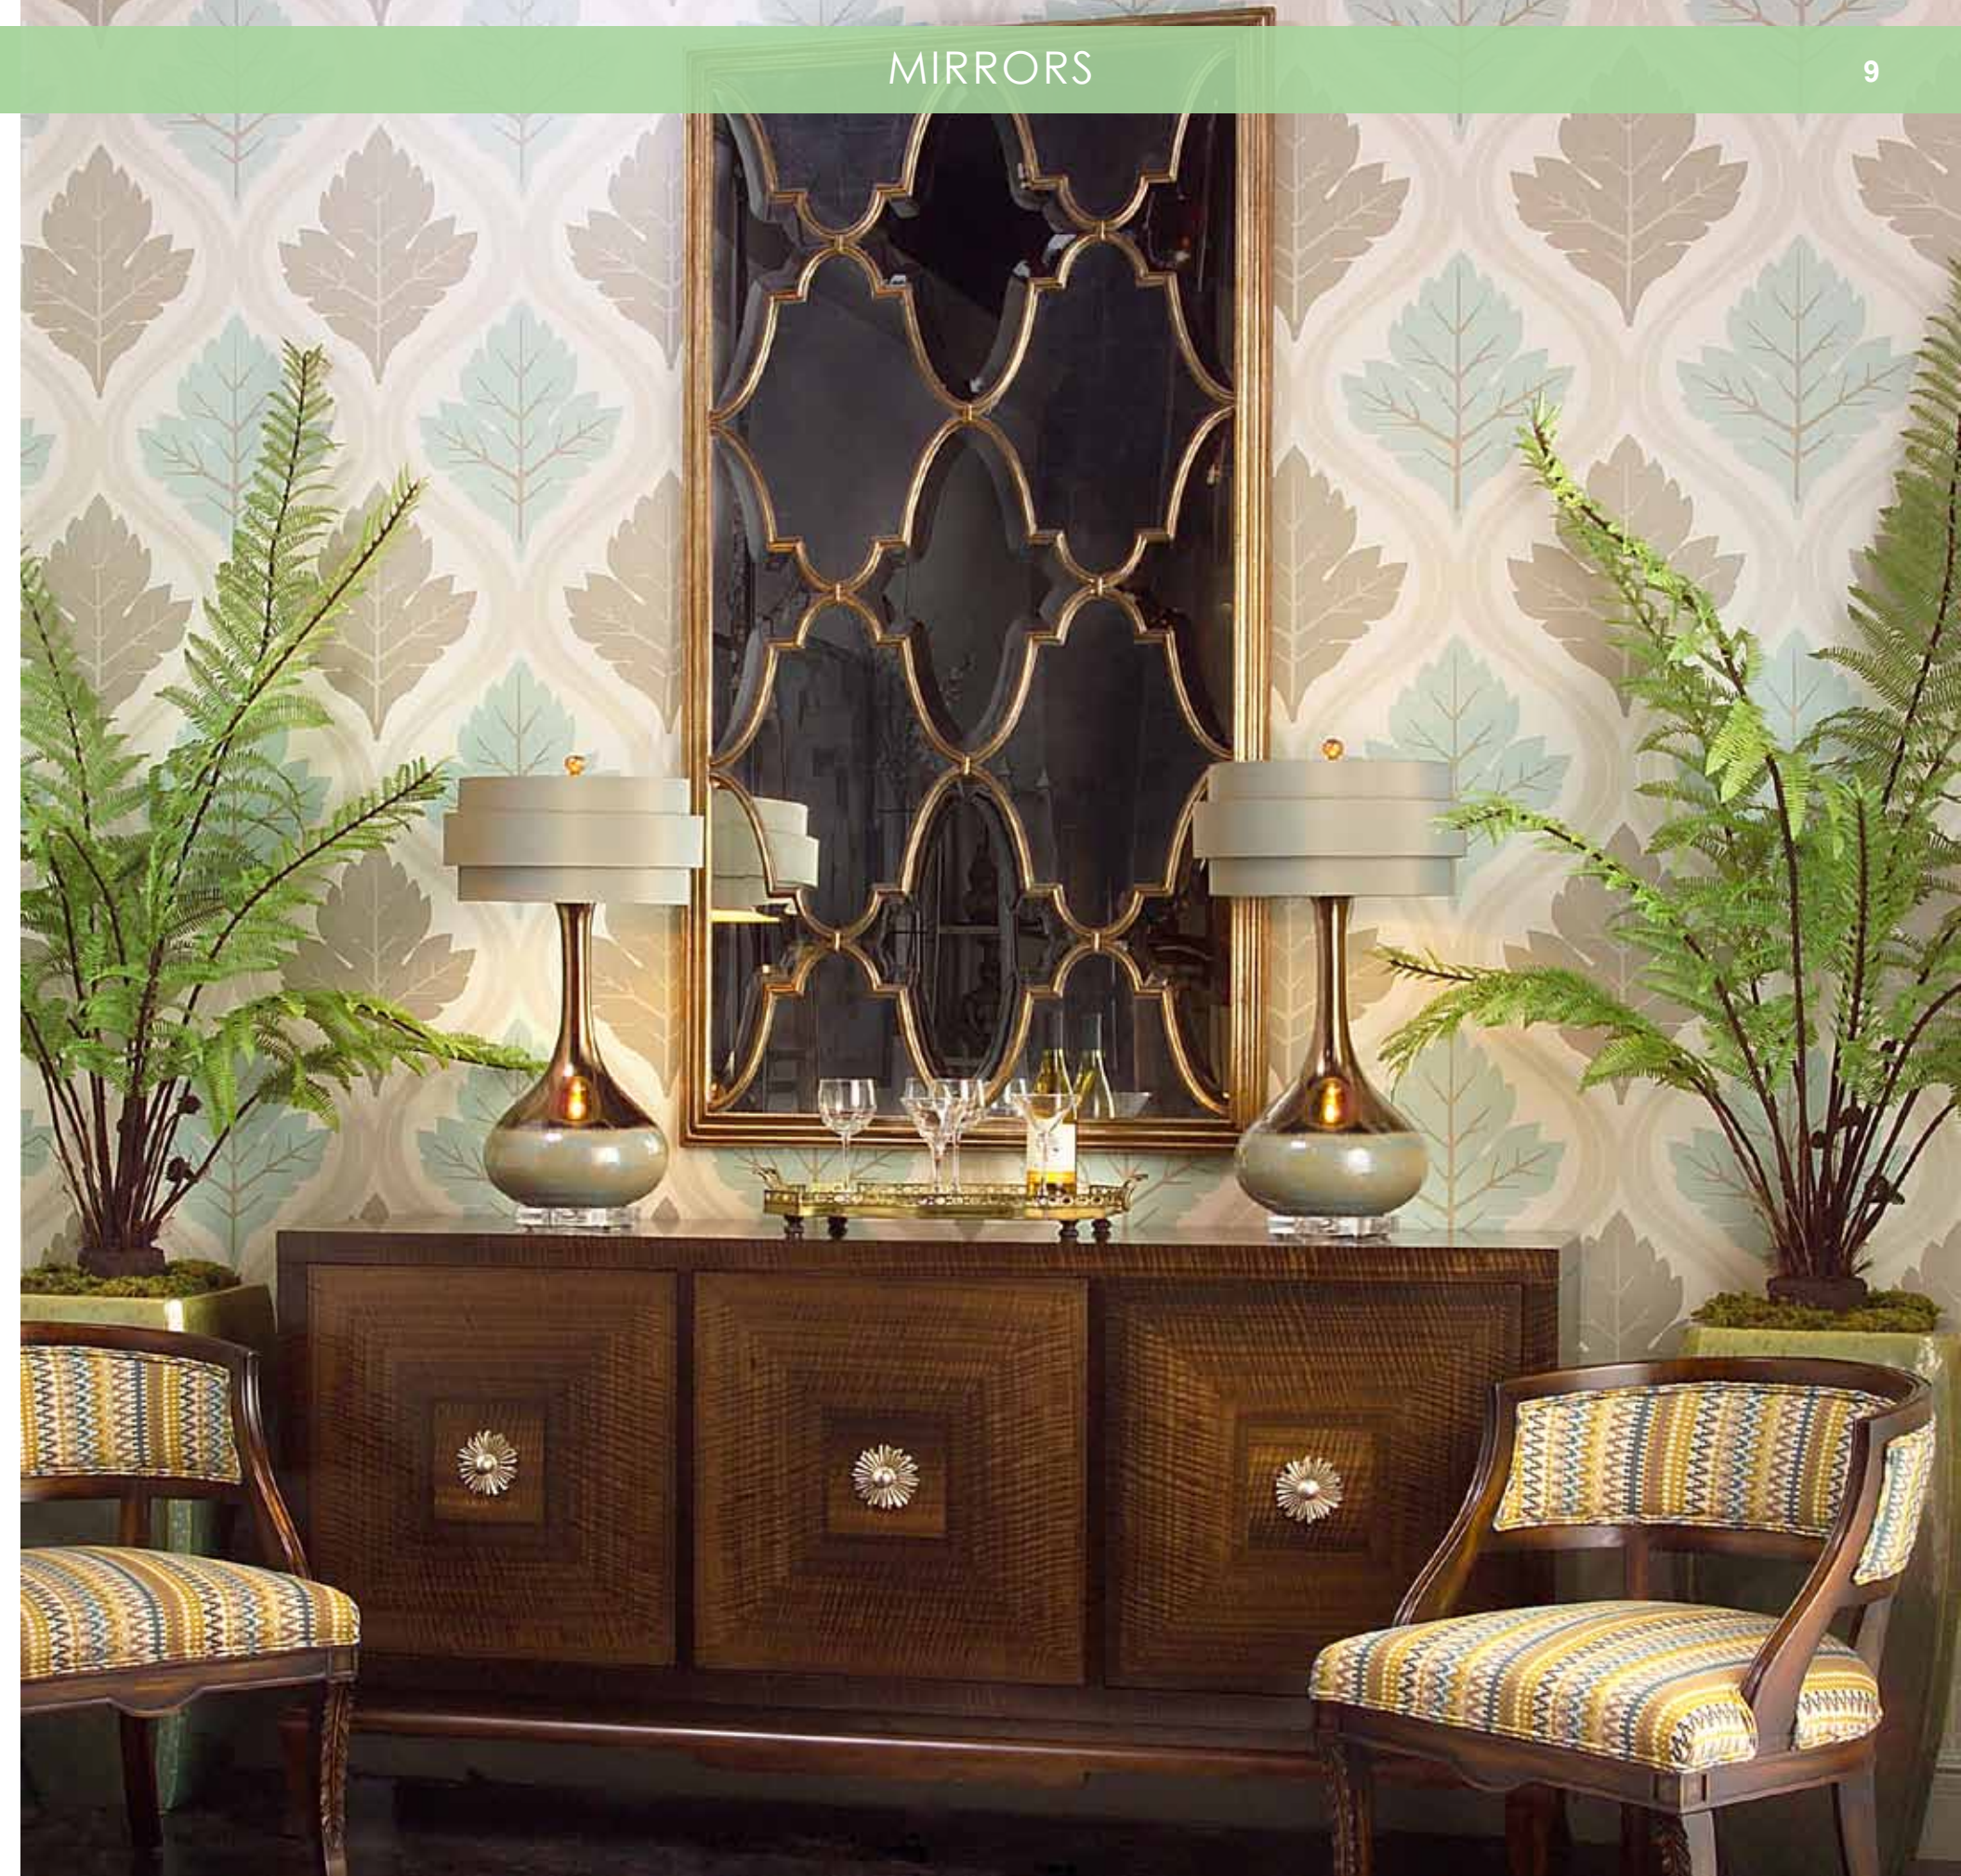

Rectangle silver wood frame bevel mirror with oval accents.

JRM-0422
43"W X 62"H

Silver wood frame with clear bevel mirror.

JRM-0527

40"W X 72"H X 2"D

Michelle Mirror in Venetian Silver

Combination of antique églomisé and modern bevelled mirror panes in an alternating pattern.
See JRM-0631 for the glazed white version of this mirror.