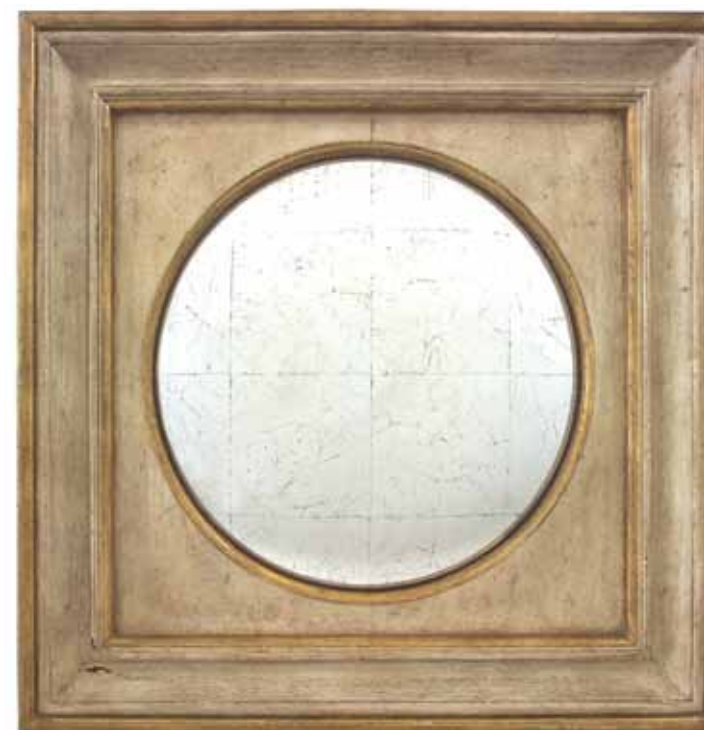

JRM-0445
20"W X 20"H X 2"D
Églomisé convex mirror with silver and gold frame.