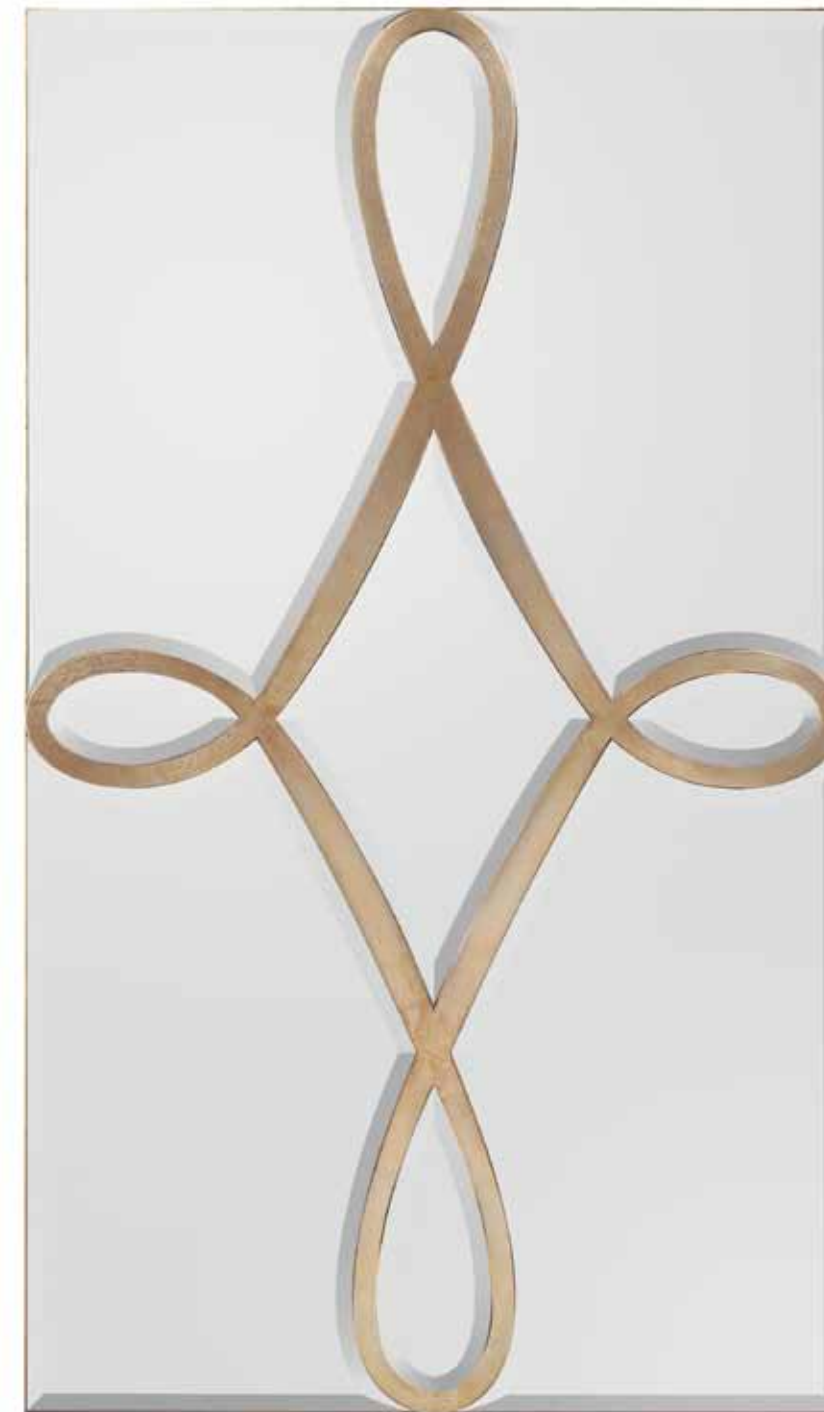

Each side of this imposing foxted mirror set has a quarter section of a Corinthian column finished in Parisian silver.

JRM-0654
40"W X 72"H X 1"D
Large Scroll Mirror in Venetian Silver
This modern bevelled mirror is set around and within a venetian finished scroll design.