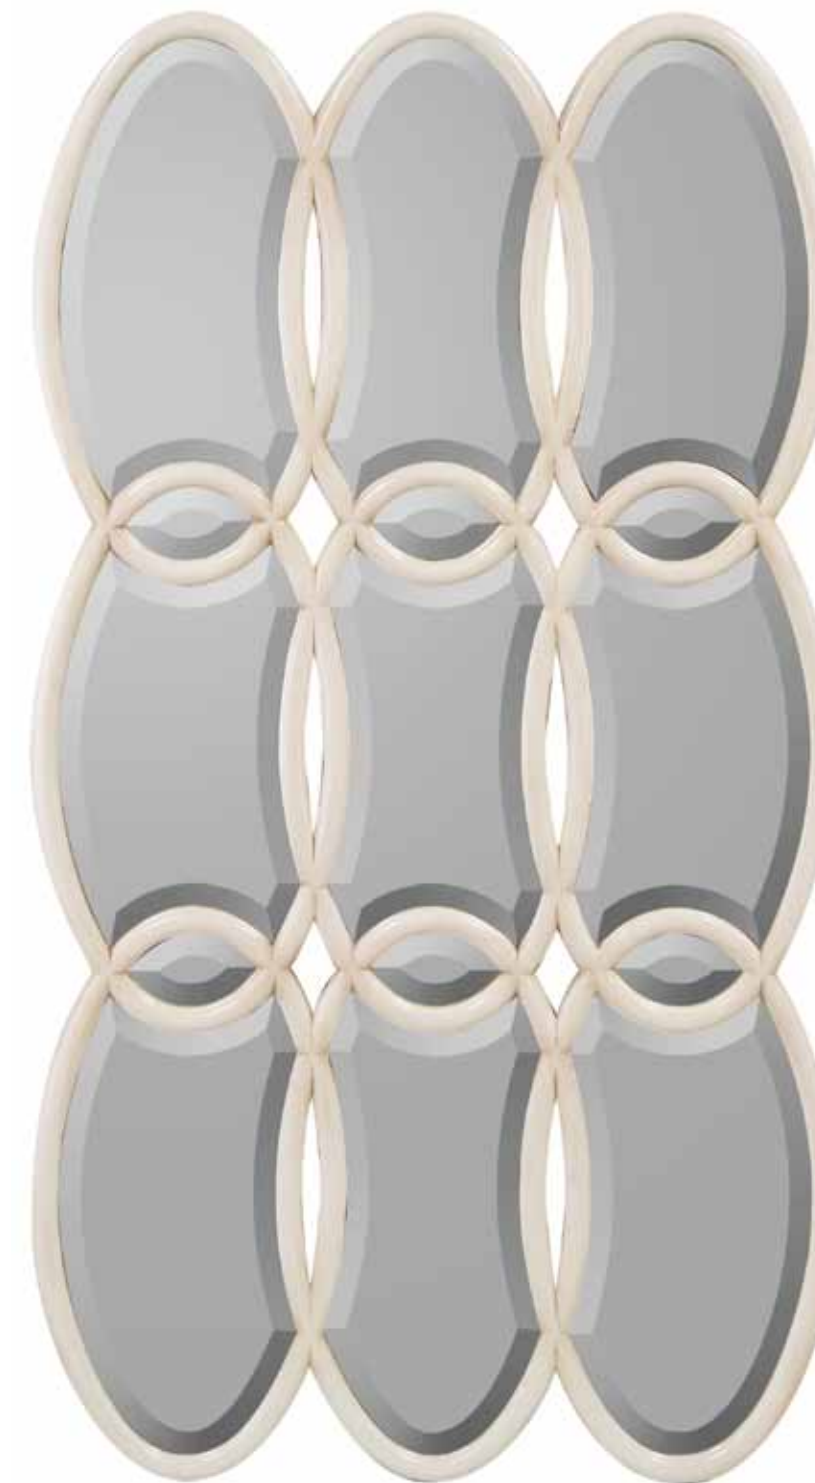

Each side of this imposing foxted mirror set has a quarter section of a Corinthian column finished in Parisian silver.

JRM-0654
40"W X 72"H X 1"D
Large Scroll Mirror in Venetian Silver
 This modern bevelled mirror is set around and within a venetian finished scroll design.

JRM-0624
60"W X 60"H
Silver Pretzel Mirror

Interlocking ovals finished in Parisian silver form a scalloped ring around the modern mirror.

JRM-0638
39"W X 72"H

Orion Mirror in Glazed White

A series of nine interlocking oval glazed white frames surround modern beveled edged mirrors.

JRM-0602
47"W X 36"H
Bessli Mirror

Steel chromed chains clamp the modern beveled edged mirror which is mounted on a simple backboard. The mirror is hung from wall hooks which conceal the fixing to the wall and allows for fine adjustments.

JRM-0613
36"W X 47"H
Bessli Mirror

Steel chromed chains clamp the modern beveled edged mirror which is mounted on a simple backboard. The mirror is hung from wall hooks which conceal the fixing to the wall and allows for fine adjustments.