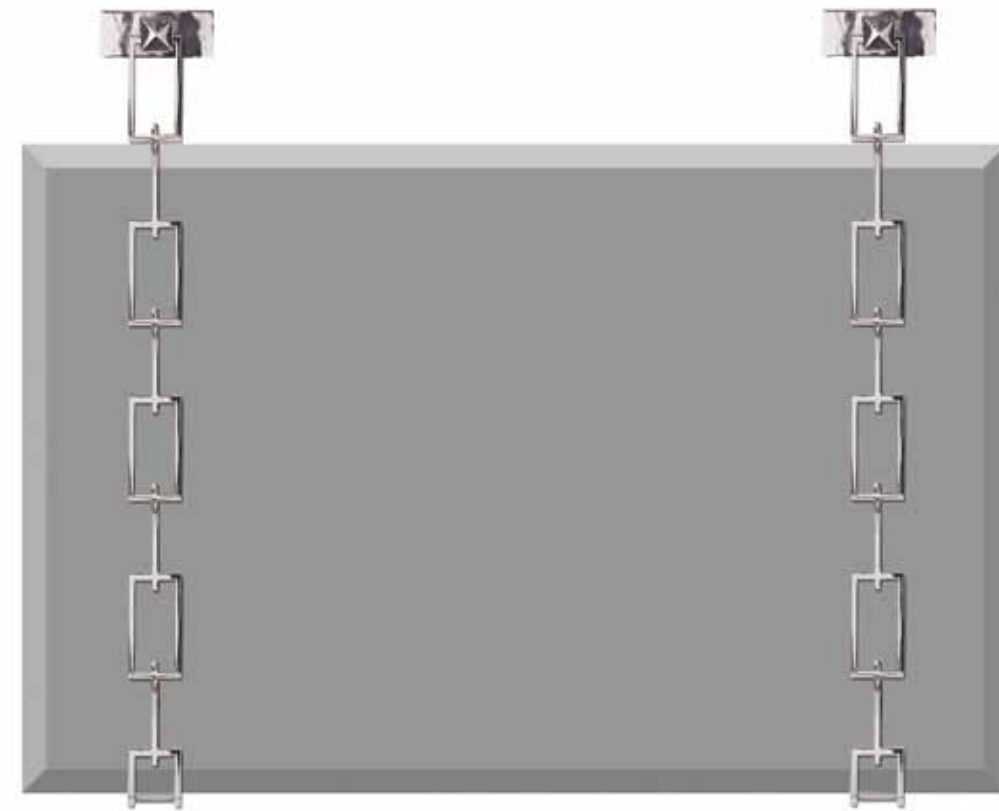

JRM-0602
47"W X 36"H
Bessli Mirror

Steel chromed chains clamp the modern beveled edged mirror which is mounted on a simple backboard. The mirror is hung from wall hooks which conceal the fixing to the wall and allows for fine adjustments.

JRM-0613
36"W X 47"H
Bessli Mirror

Steel chromed chains clamp the modern beveled edged mirror which is mounted on a simple backboard. The mirror is hung from wall hooks which conceal the fixing to the wall and allows for fine adjustments.