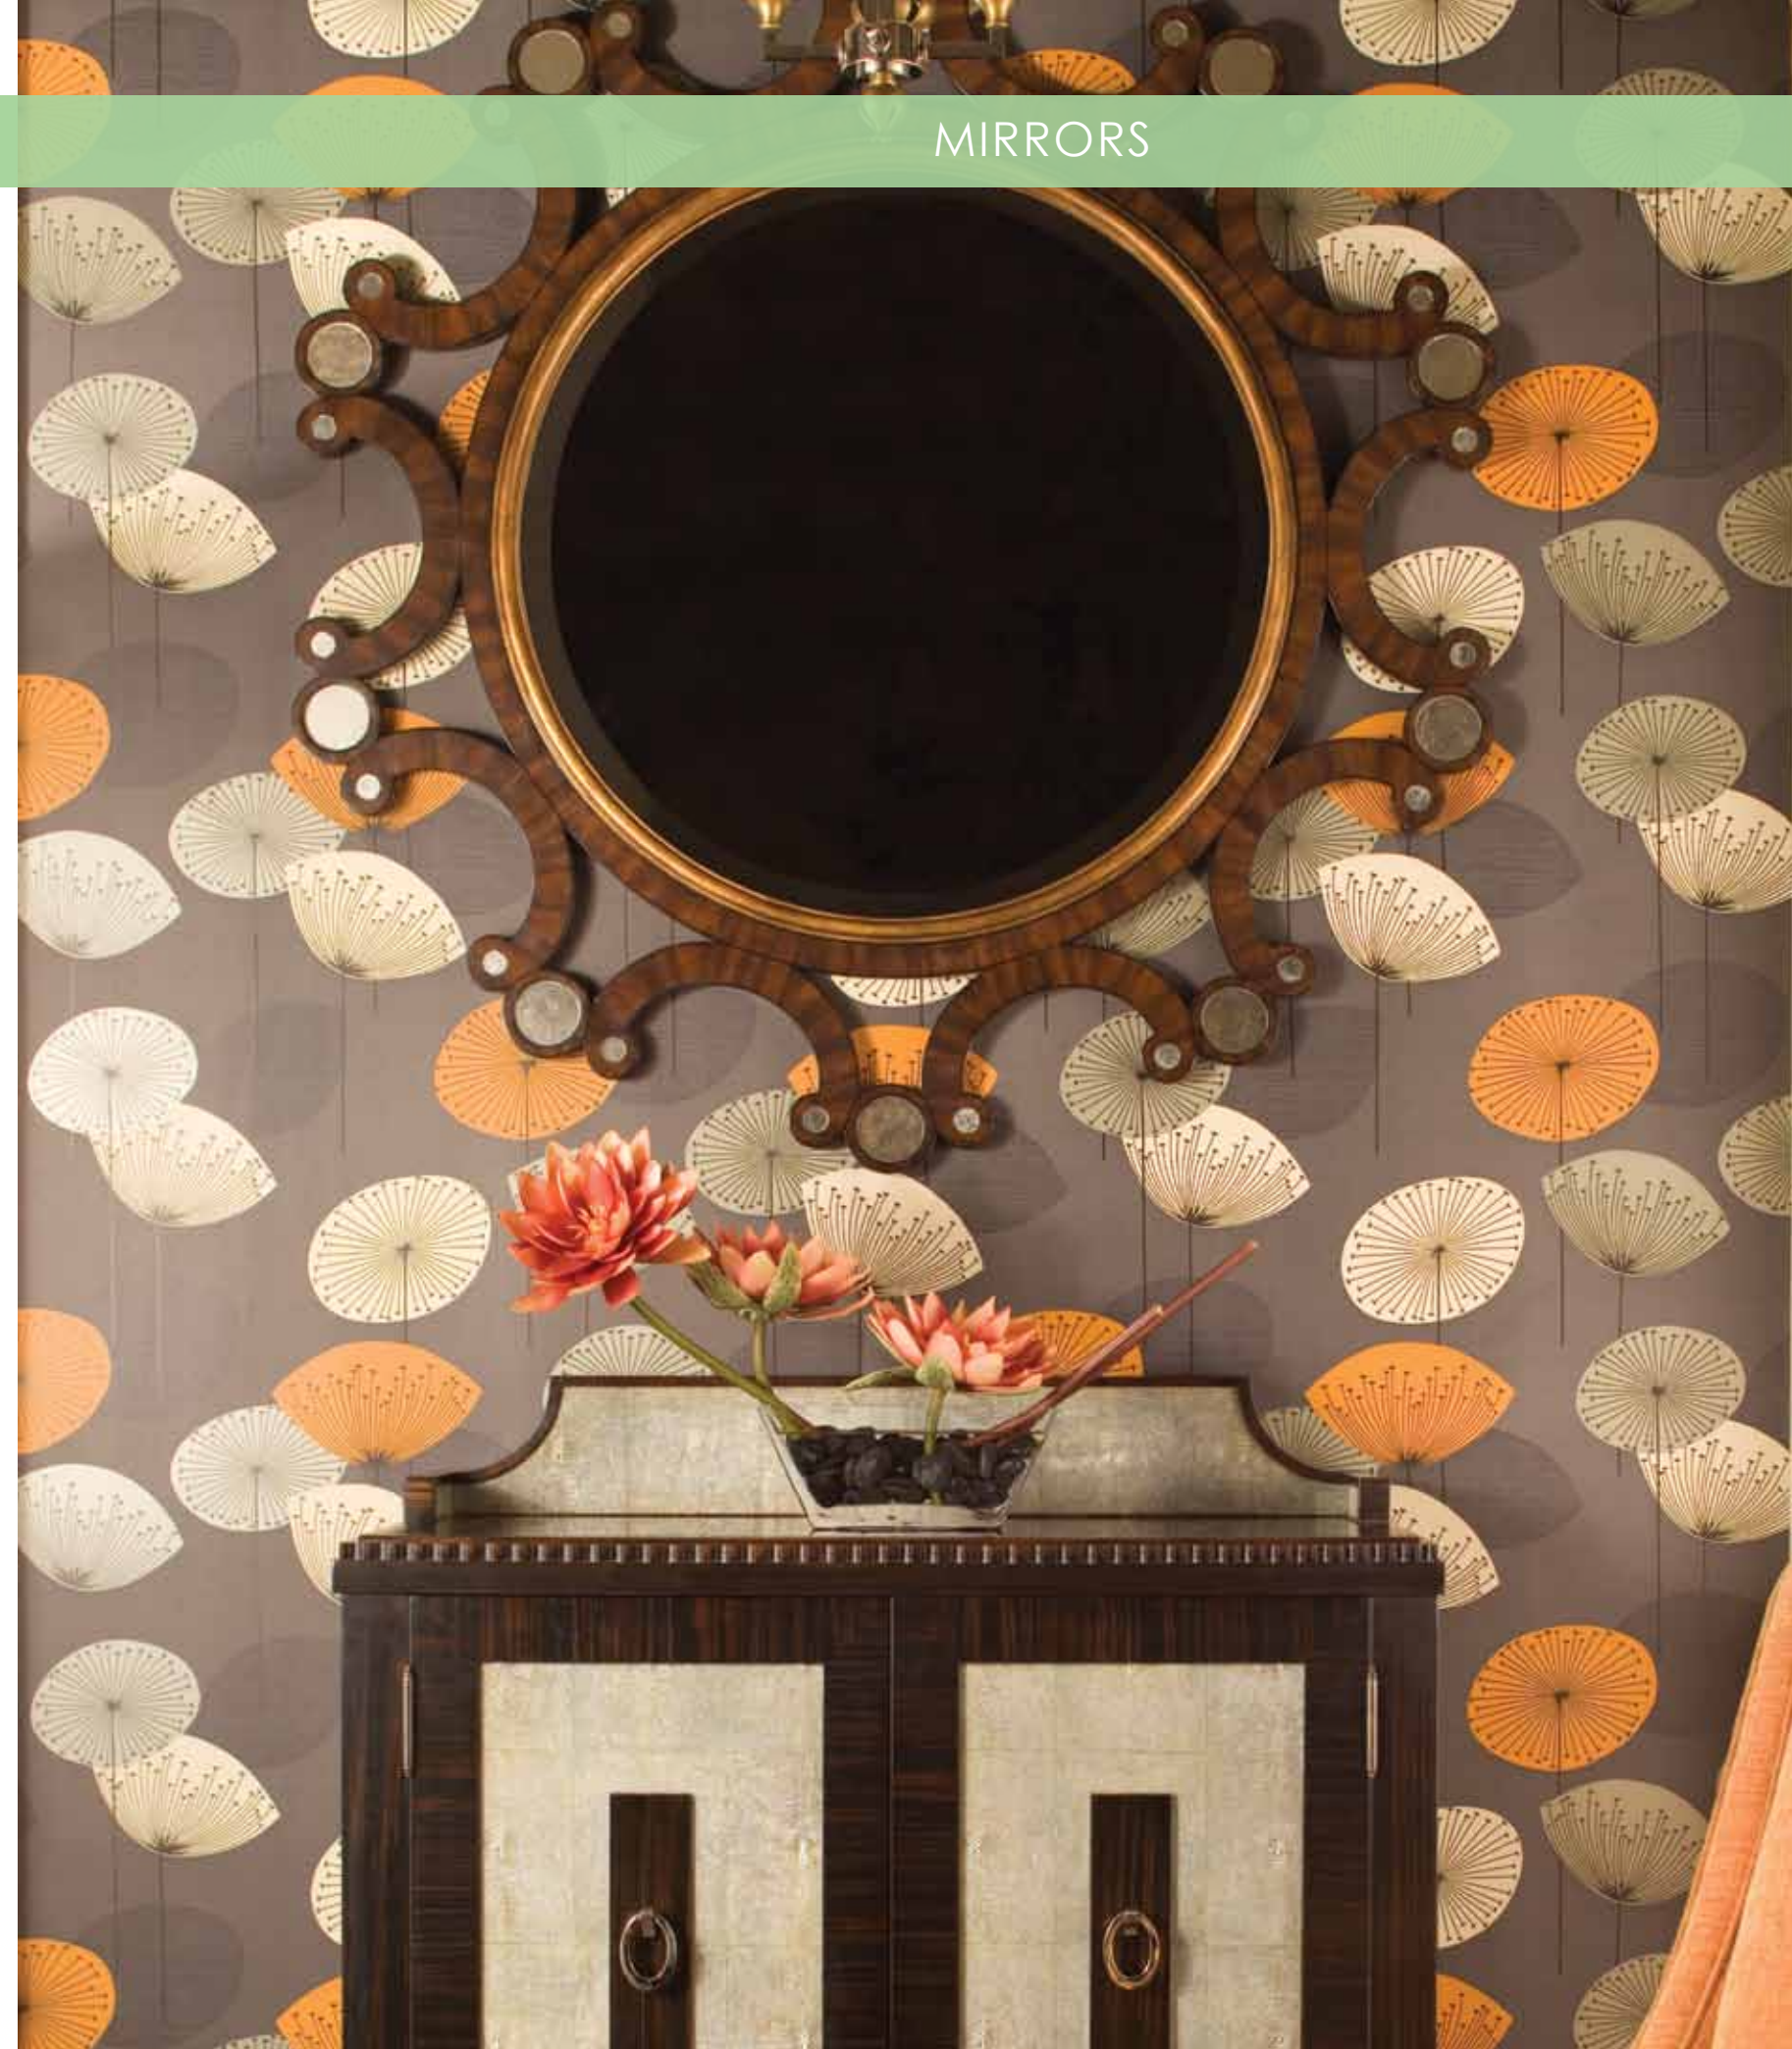

JRM-0483

50" Diameter

Eclipse de Luna

Center bevel mirror surrounded by round églomisé mirrors.