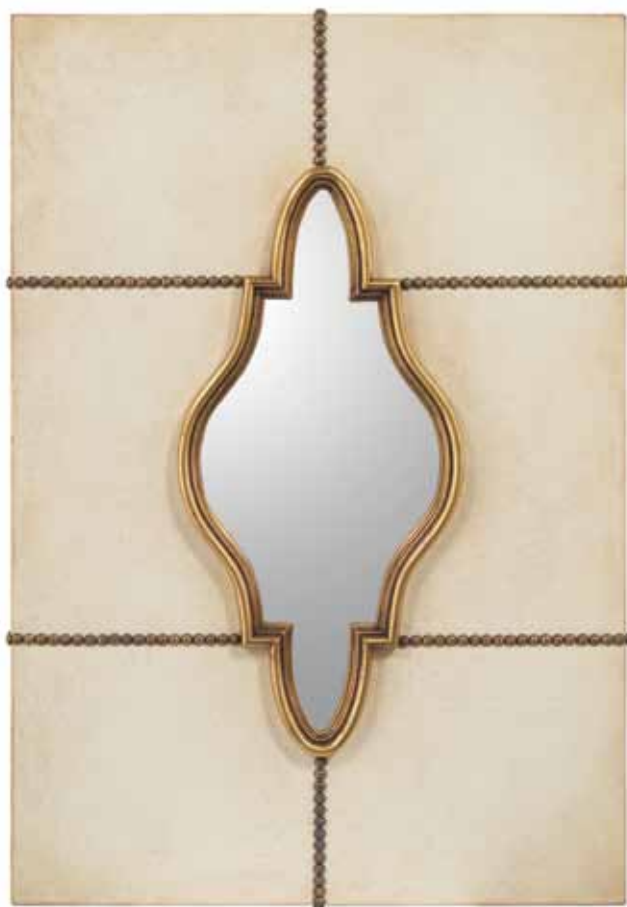

JRM-0620
20"W X 29"H
Esperance Mirror

The modern mirror is framed by an old gold frame which is set into a parchment leather background which is close nailed.

Two serpentine shapes join together to make this mirror frame. The English polished frame is inlaid with Mother of Pearl tiles around the beveled clear mirror.