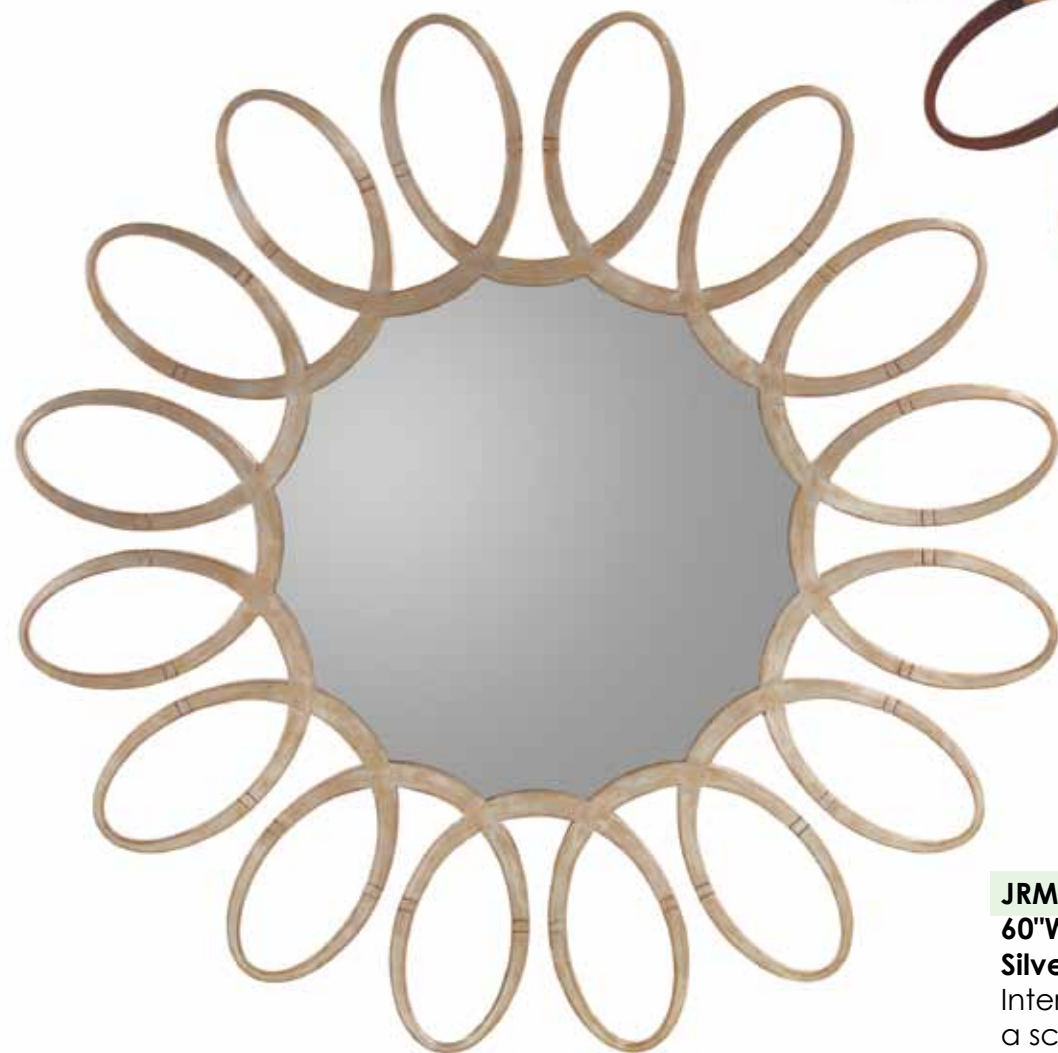

JRM-0624
60"W X 60"H
Silver Pretzel Mirror

Interlocking ovals finished in Parisian silver form a scalloped ring around the modern mirror.