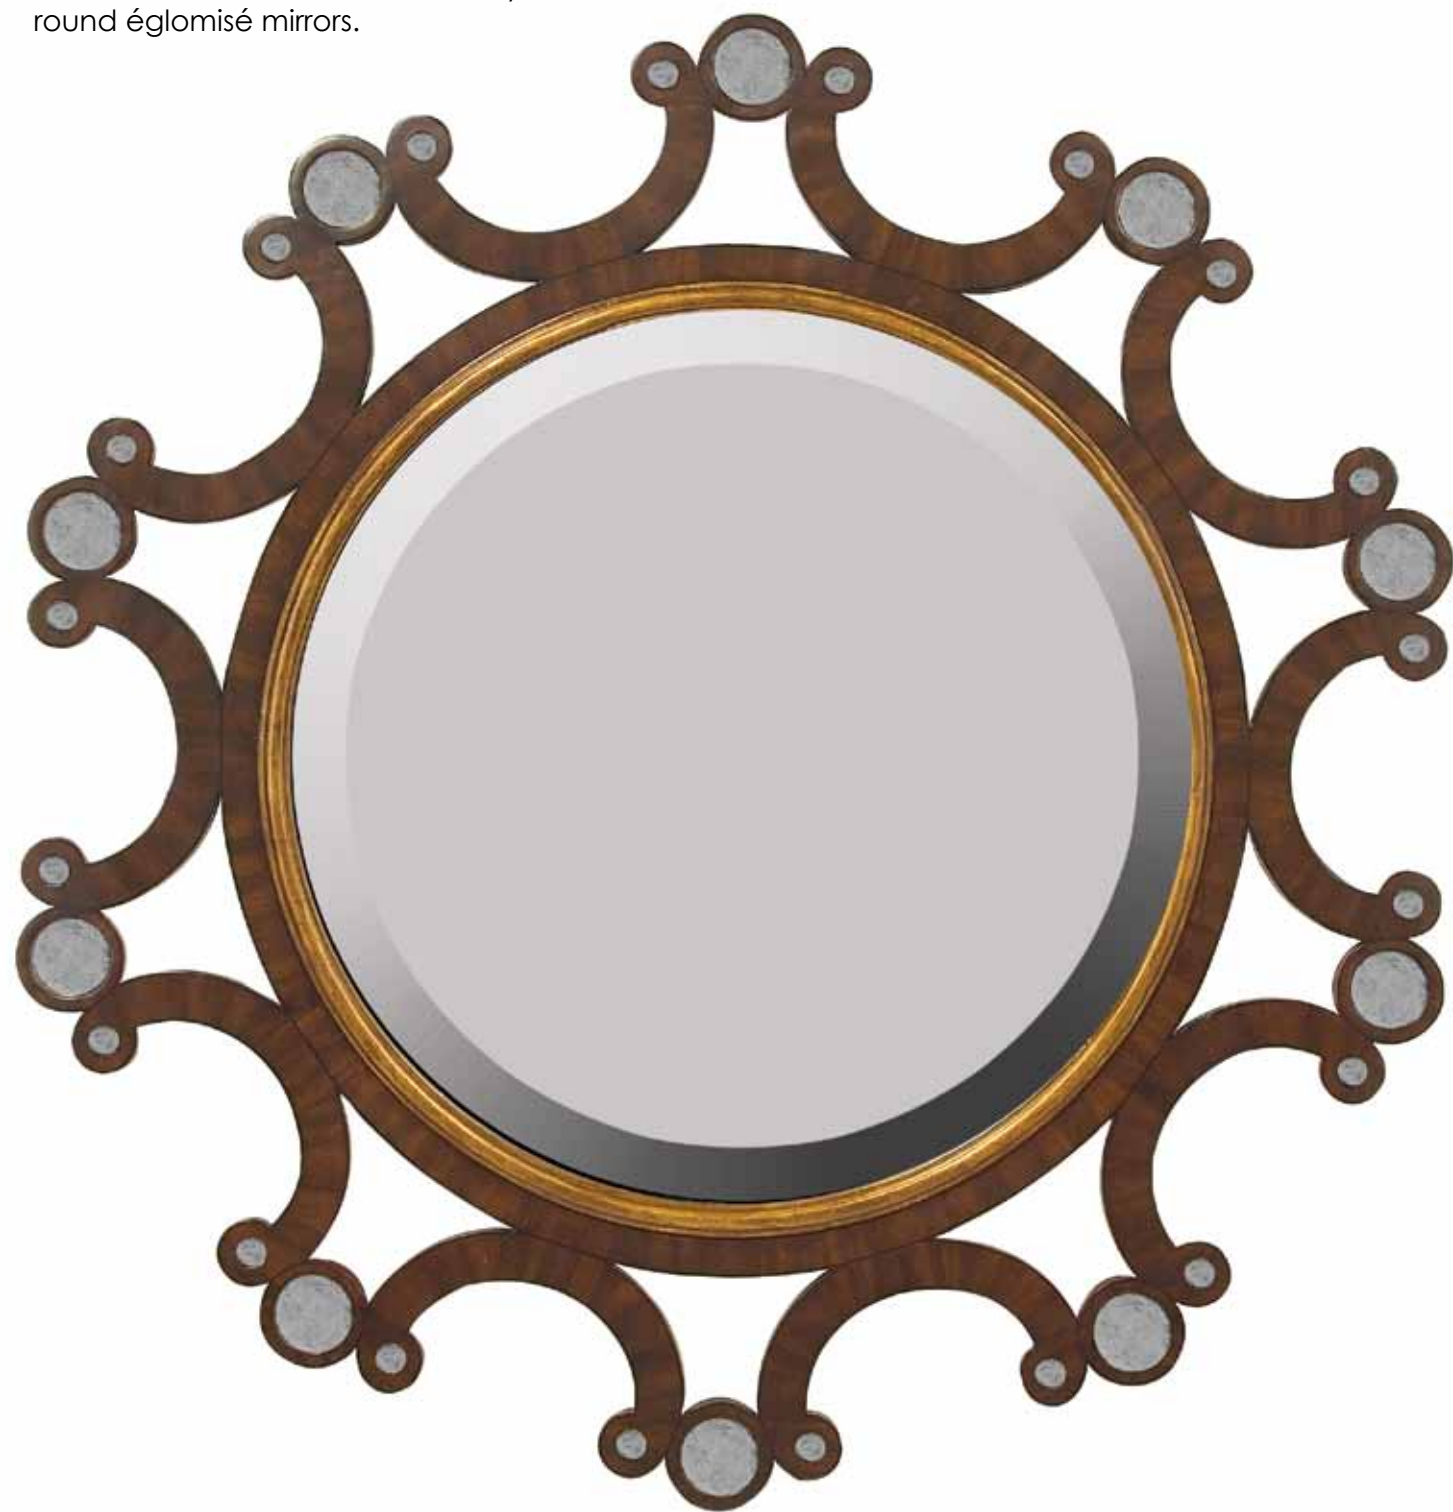

JRM-0483

50" Diameter

Eclipse de Luna

Center bevel mirror surrounded by round églomisé mirrors.