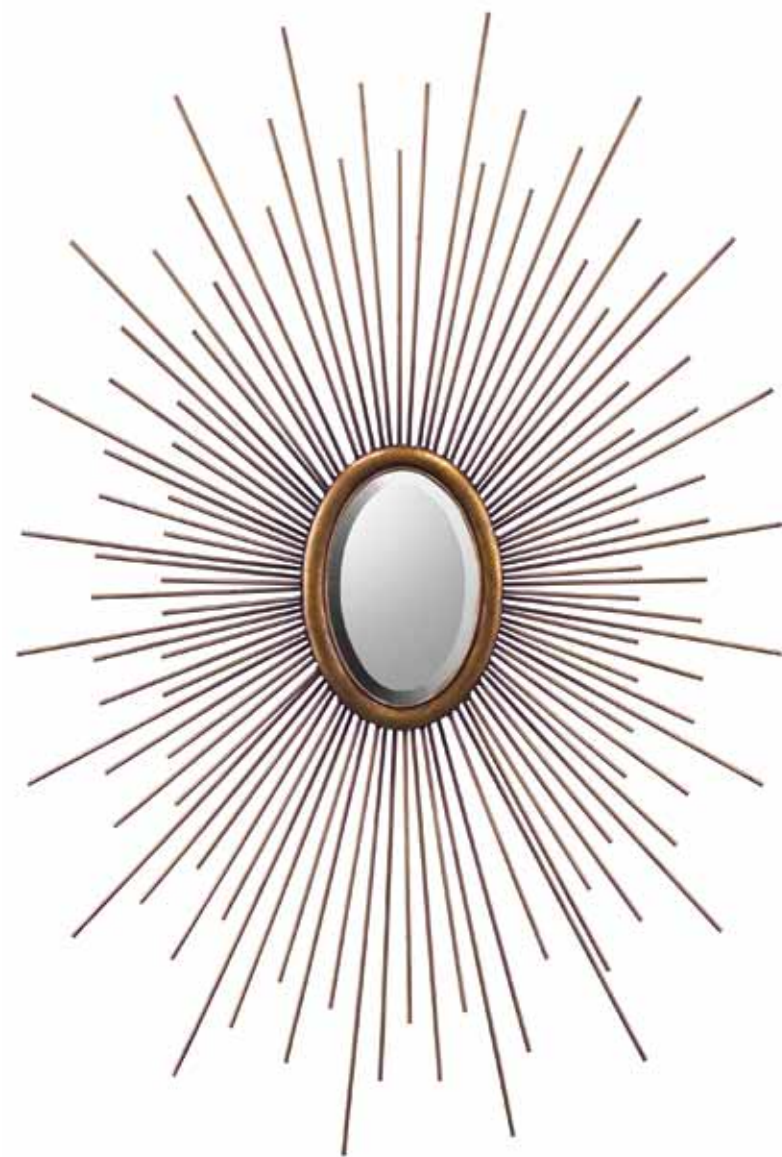

JRM-0497
50" Diameter
Stella Starburst Mirror
Center convex églomisé mirror surrounded by églomisé mirrors.