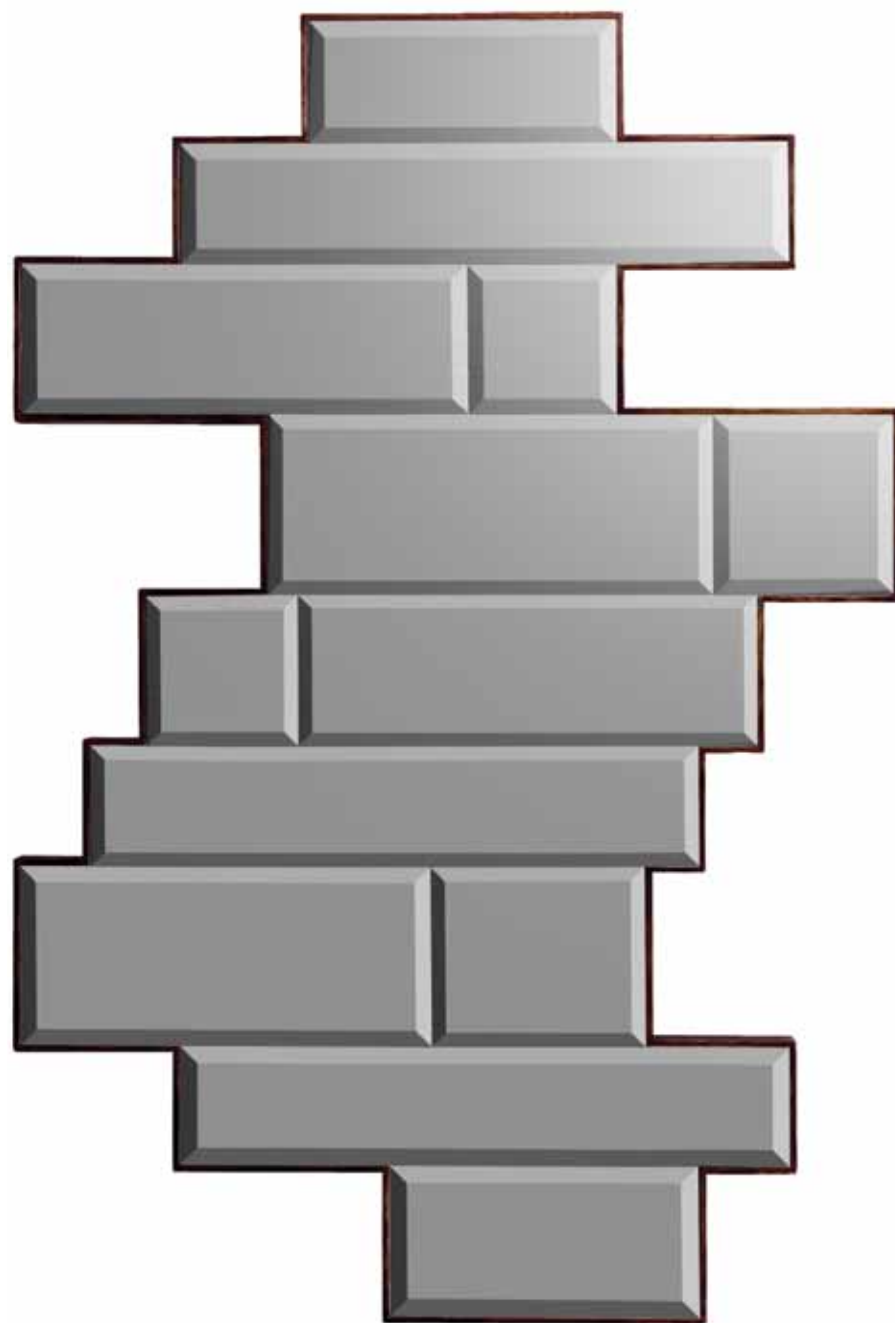

JRM-0556
73"W X 49"H X 2.5"D
Palamedes Mirror with Zebrano Frame
This modern beveled mirror is set within a Zebrano frame. The frame is made up of a series of rectangles juxtaposed to give this mirror a striking appearance. All mirrors are clear with bevel.