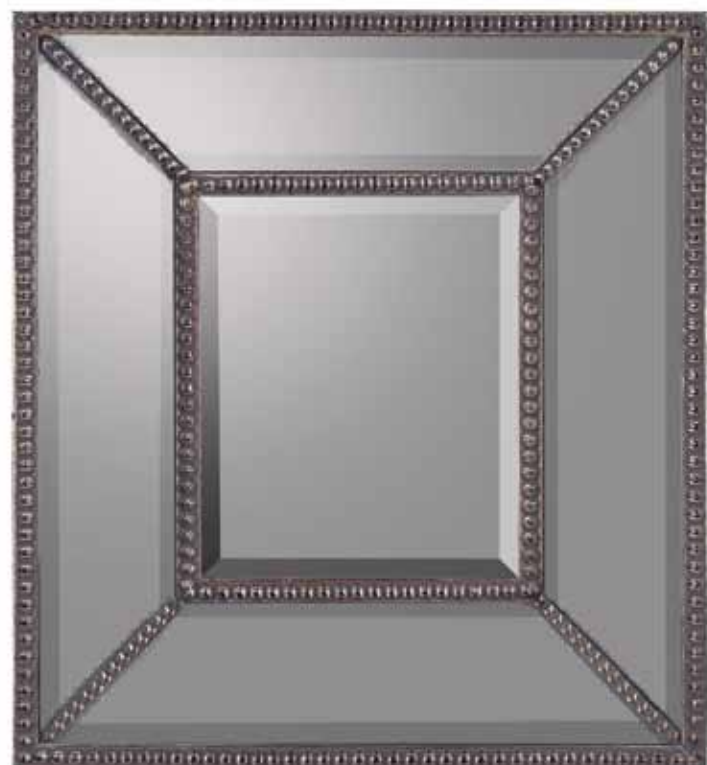

JRM-0561
20"W X 22"H X 6"D
Bevel Mirror with Beaded Accent Frame