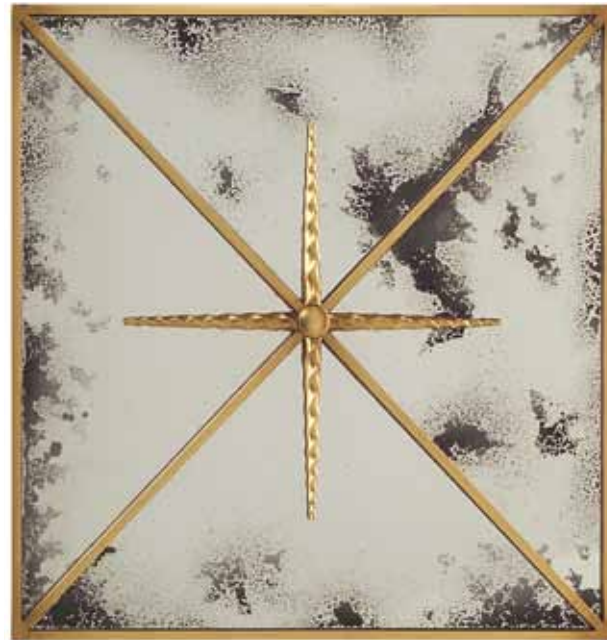

ONE OF OUR DESIGNERS WAS VISITING A LOCAL ANTIQUES DEALER, WHEN SHE SPIED AN OLD METAL FOLDING SCREEN. SHE IMMEDIATELY ENVISIONED THE IRON SHAPES AS MIRRORED PANES, AND SKETCHED A LARGER VERSION. ALTERNATING EGLOMISE AND CLEAR MIRRORED GLASS ADD A CELESTIAL SPARKLE, FAR REMOVED FROM THAT WONDERFULLY DUSTY OLD SHOP.

DETAIL OF
MICHELLE MIRROR
JRM-0527

JRM-0632
39"W X 87"H
Cirella Mirror

The glazed églomisé mirror has an overlaid pattern of interlacing circles finished in glazed white.

Though beautiful alone, a collection of Cirella mirrors creates a stunning impact in a space. The circular patterns repeat throughout, creating continuous rings over sparkling églomisé.

JRM-0394
36"W X 48"H
Silver Frame Bevel Mirror Surrounded by Églomisé

JRM-0393
36"W X 48"H
Gold Frame Bevel Mirror Surrounded by Églomisé

JRM-0671
38"W X 68"H X 1"D
Janeiro Mirror

The simple gilt frame encloses foxed mirror strips around a large beveled foxed mirror, above which a gilt cross separates four foxed mirror panels with carved spiral arms radiating from a central button.

JRM-0297
49"W X 63"H
Multiple Mirrors with Center Bevel

JRM-0639
24"W X 71"H X 1"D
Trio Rio Mirror

The simple gilded frame surrounds the twelve foxed mirror segments separated by three gilt crosses with center buttons from which four spiral carved arms radiate.