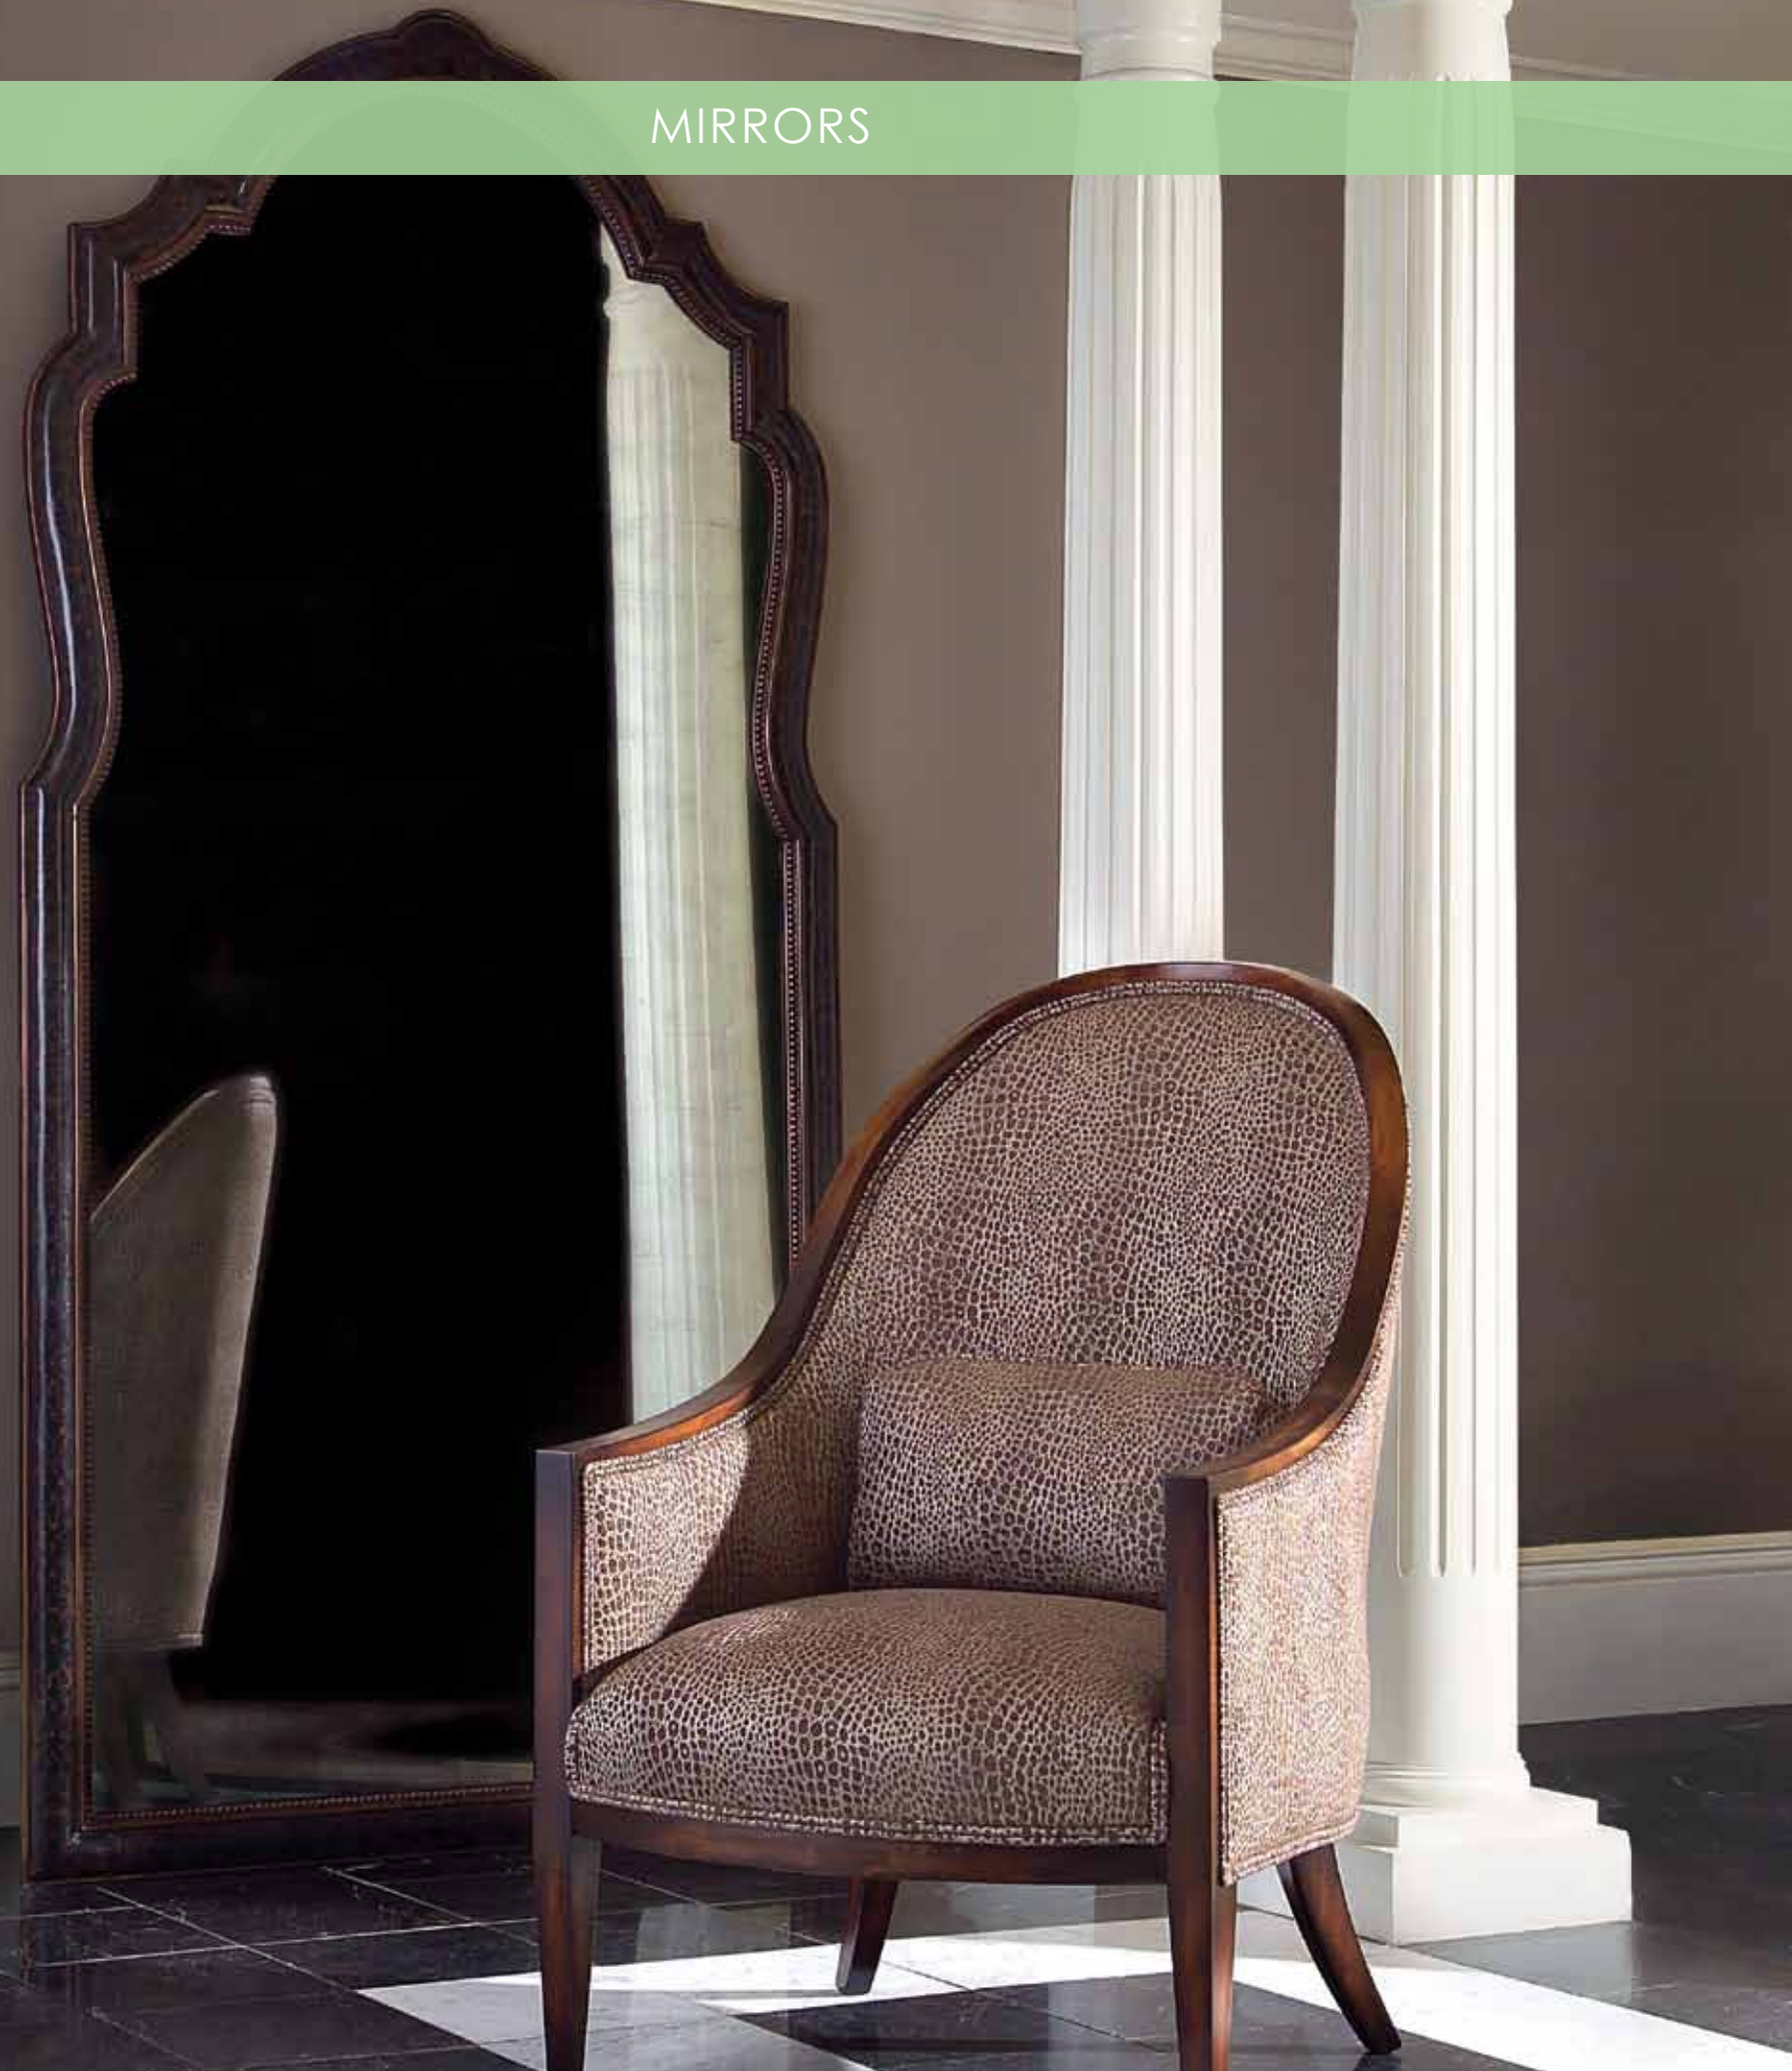

JRM-0249
48"W X 95"H
Large Mantle Églomisé Mirror
Black frame and gold trim.